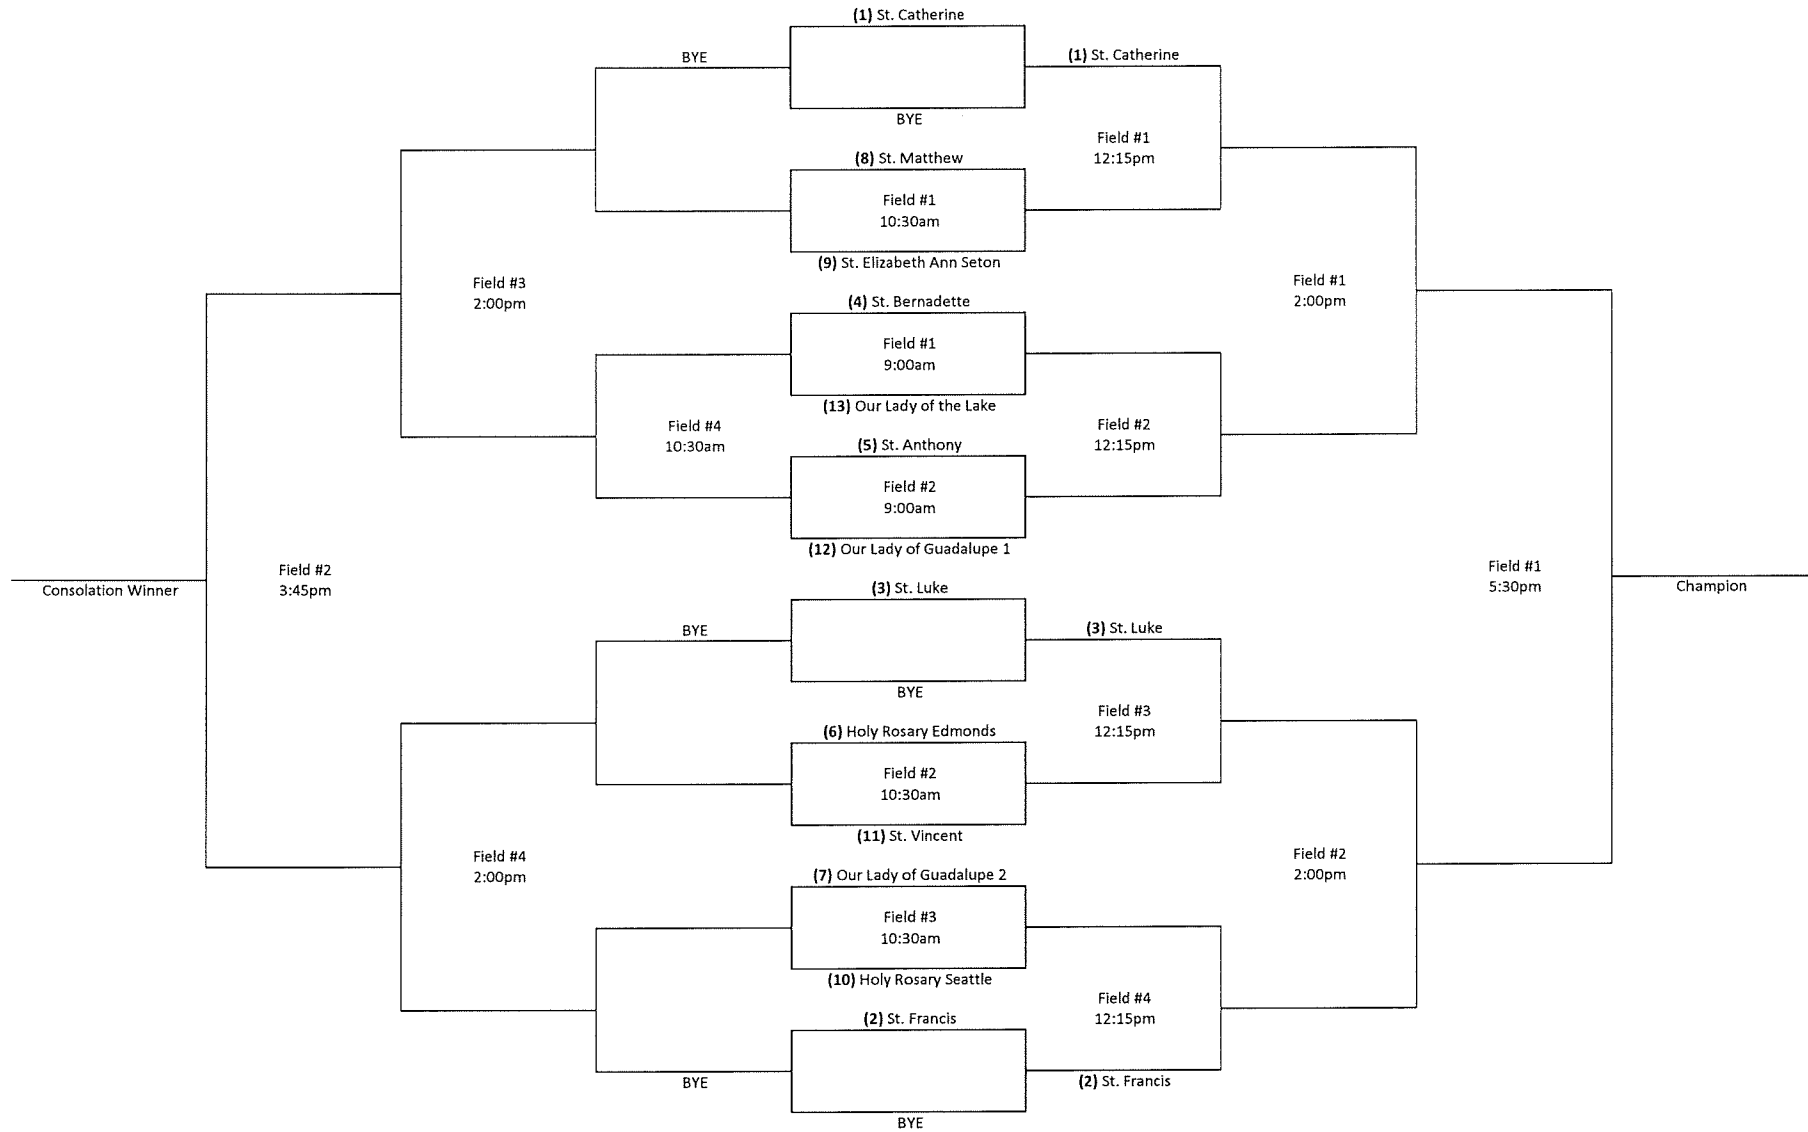

2011 CYO Adult Softball Tournament

*The higher seed is the home team until the consolation final, and the championship.

**A coin flip will decide home and away in the consolation final, and the championship.